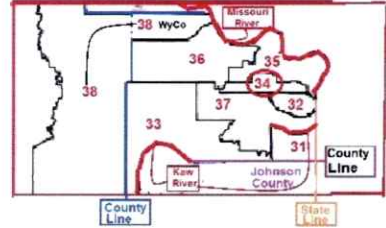

## South-West District

Wyandotte County: Cities:

Township: Delaware

Bonner Springs(part), Edwardsville,  
Kansas City(part), Lake Quivira(part)

### Parallel Pkwy

House District 34  
North-Middle District  
Wyandotte County: City:

Kansas City(part)  
Wyandotte  
Kansas City

House District 36  
**North-West District**  
 Wyandotte County:  
 City: Kansas City(part)

Legend	
	District
	City & District Boundary
	County
	City Limits
	Highways
	Streets

House District 37  
**Center District**  
 Wyandotte County:  
 City: Kansas City(part)

Parallel Pkwy

194th ST  
 N 187TH ST  
 STATE AVE  
 N 187TH ST  
 RIVERVIEW AVE  
 KANSAS AVE

Wyandotte County: City:

Kansas City(part)