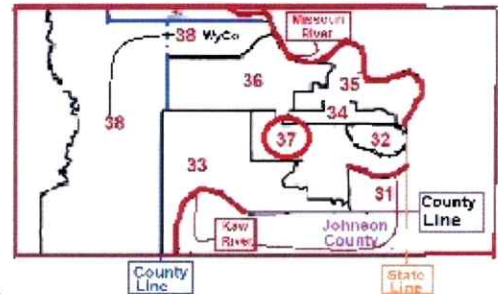

## South-West District

Wyandotte County: Cities:

Township: Delaware

Bonner Springs(part), Edwardsville,  
Kansas City(part), Lake Quivira(part)

### Parallel Pkwy

House District 34  
North-Middle District  
Wyandotte County: City:

Kansas City(part)  
Wyandotte  
Kansas City

House District 36  
**North-West District**  
 Wyandotte County:  
 City: Kansas City(part)

Legend	
	District
	City & District Boundary
	County
	City Limits
	Highways
	Streets

House District 37  
**Center District**  
 Wyandotte County:  
 City: Kansas City(part)

Parallel Pkwy

194th ST  
 N 187TH ST  
 STATE AVE  
 N 187TH ST  
 RIVERVIEW AVE  
 KANSAS AVE

State Ave

Kaw River Drive  
 Douglas Ave

Oak Grove RD

Metropolitan Ave

State Line

- Legend**
- District
  - - - City & District Boundary
  - - - County
  - - - City Limits
  - == Highways
  - Streets