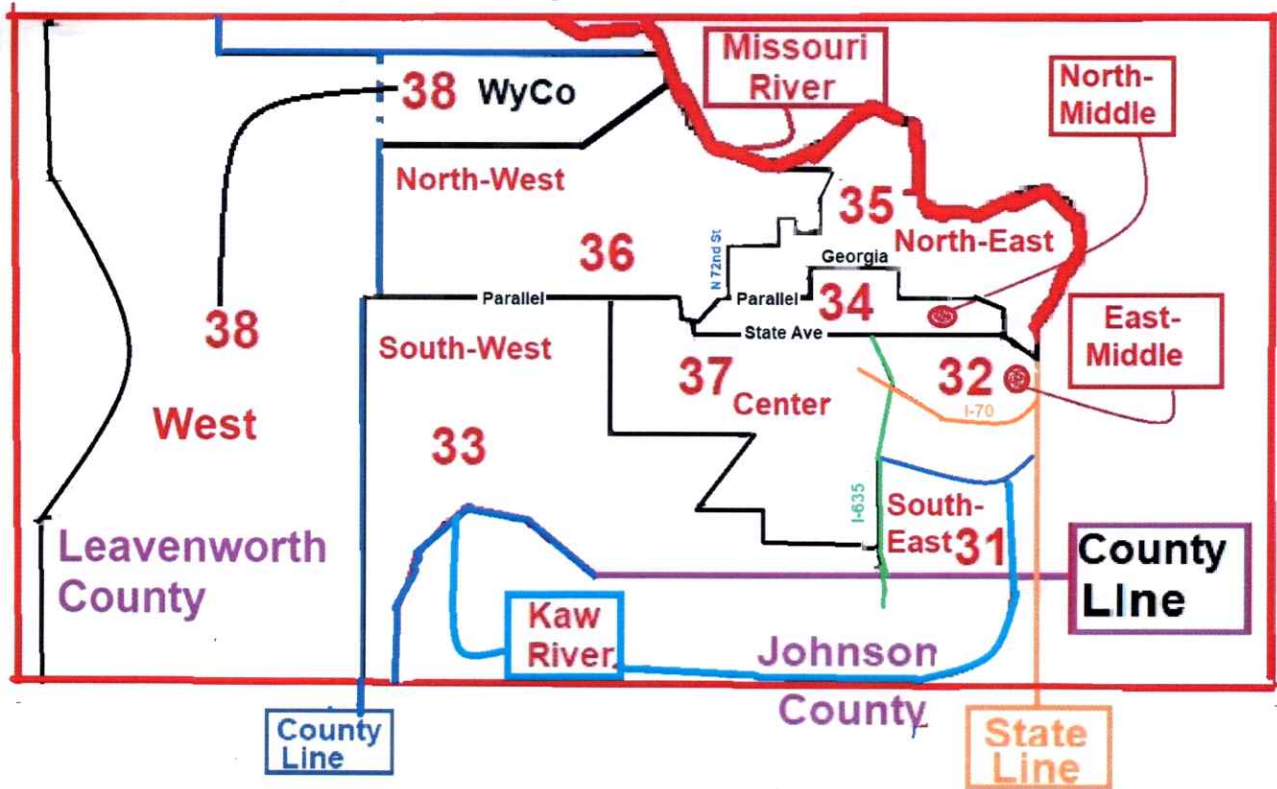

Wyandotte-County-House-Districts