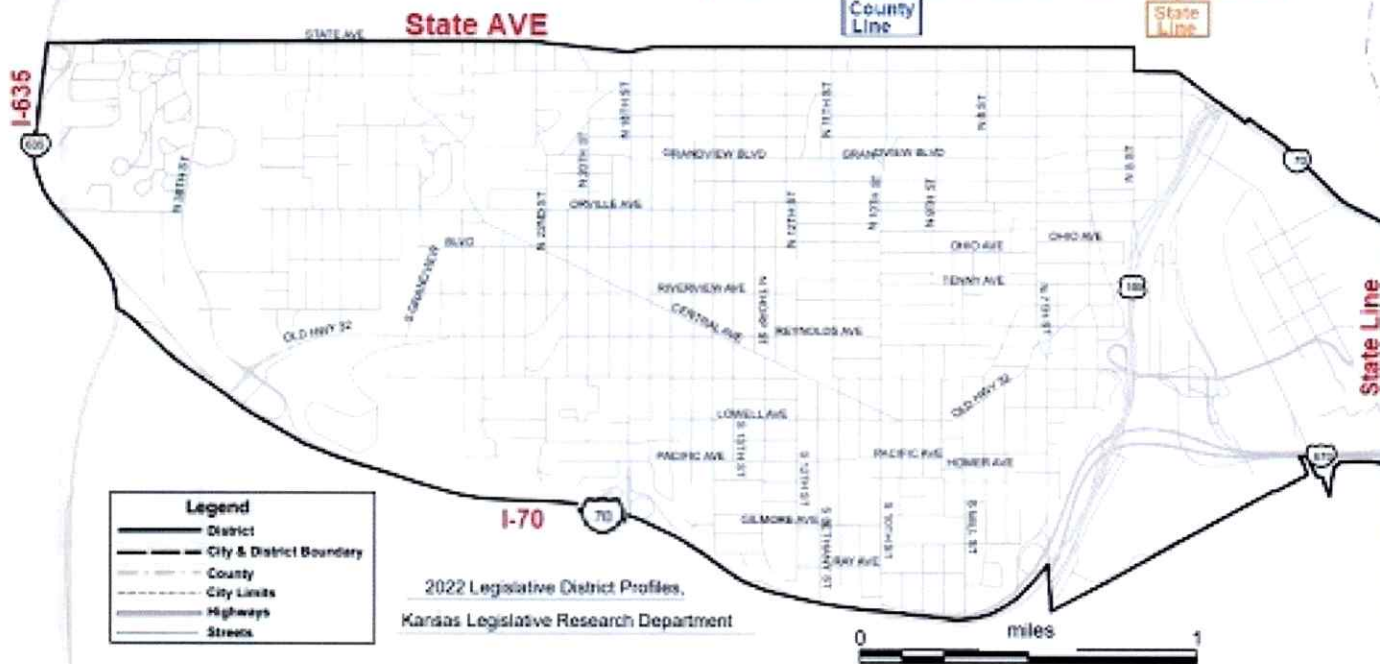

Wyandotte-County-House-Districts

2022 Legislative District Profiles, Kansas Legislative Research Department

**House District 31**  
**South-East District**

# House District 32

East-Middle

Wyandotte County: City:  
Kansas City(part)

2022 Legislative District Profiles,  
Kansas Legislative Research Department

## South-West District

Wyandotte County: Cities:

Township: Delaware

Bonner Springs(part), Edwardsville,  
Kansas City(part), Lake Quivira(part)

Legend	
	District
	City & District Boundary
	County
	City Limits
	Highways
	Streets

House District 37  
**Center District**  
 Wyandotte County:  
 City: Kansas City(part)

Parallel Pkwy

194th ST  
 N 187TH ST  
 STATE AVE  
 N 187TH ST  
 RIVERVIEW AVE  
 KANSAS AVE