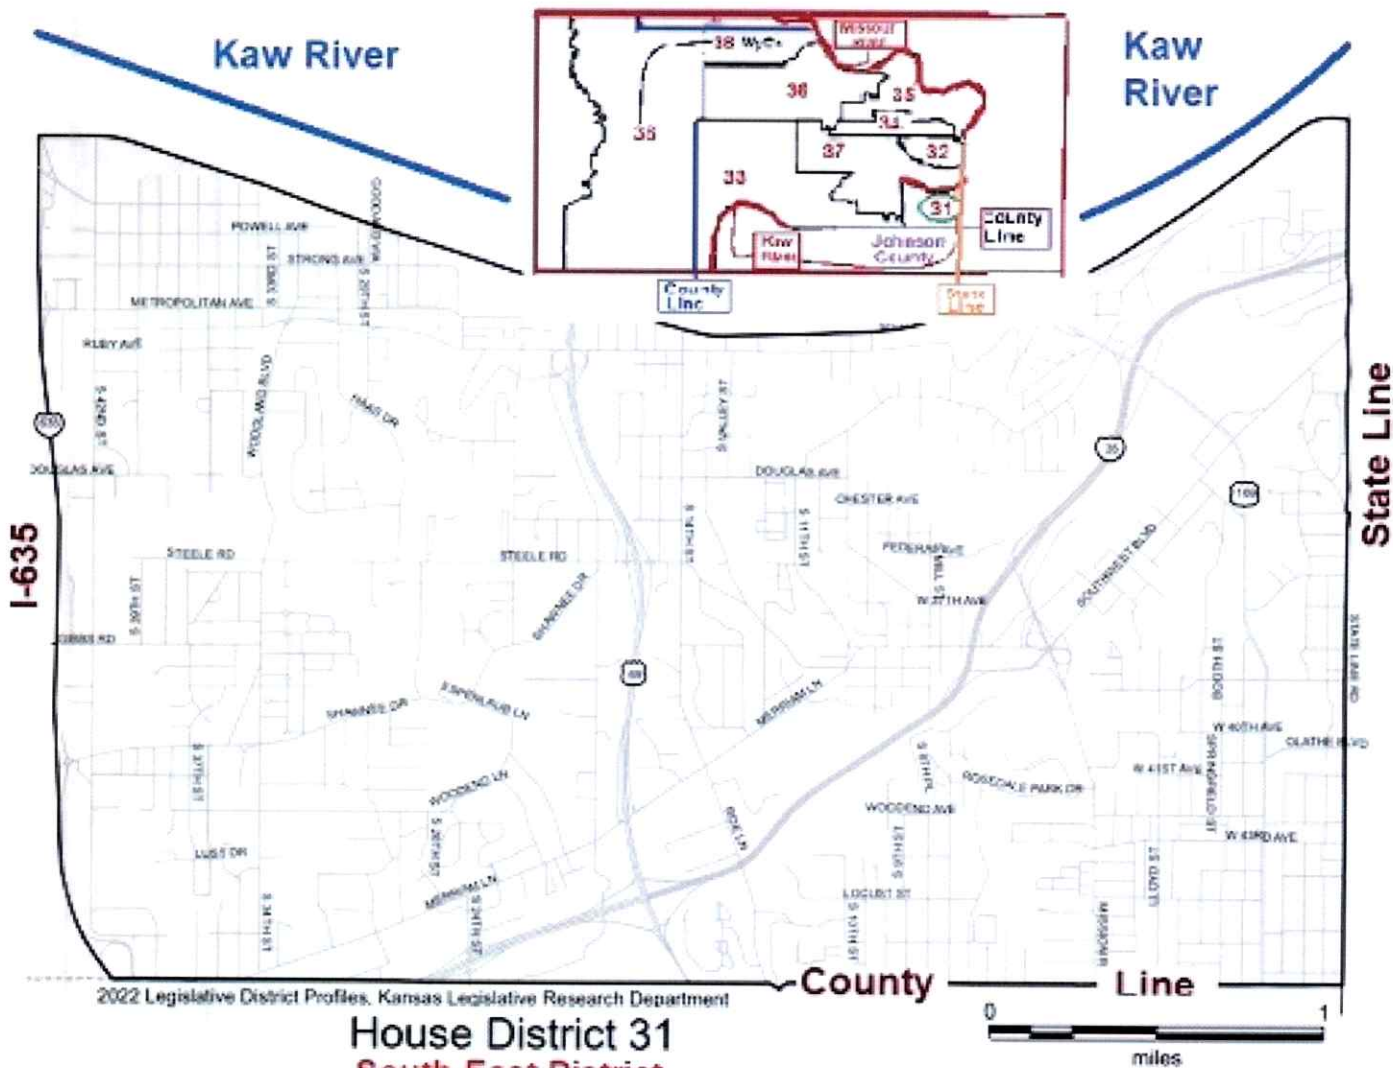

Wyandotte-County-House-Districts

2022 Legislative District Profiles, Kansas Legislative Research Department

**House District 31**  
**South-East District**

# House District 32

East-Middle

Wyandotte County: City:  
Kansas City(part)

2022 Legislative District Profiles,  
Kansas Legislative Research Department

## South-West District

Wyandotte County: Cities:

Township: Delaware

Bonner Springs(part), Edwardsville,  
Kansas City(part), Lake Quivira(part)

Legend	
	District
	City & District Boundary
	County
	City Limits
	Highways
	Streets

House District 37  
**Center District**  
 Wyandotte County:  
 City: Kansas City(part)

Parallel Pkwy

194th ST  
 N 187TH ST  
 STATE AVE  
 N 187TH ST  
 RIVERVIEW AVE  
 KANSAS AVE