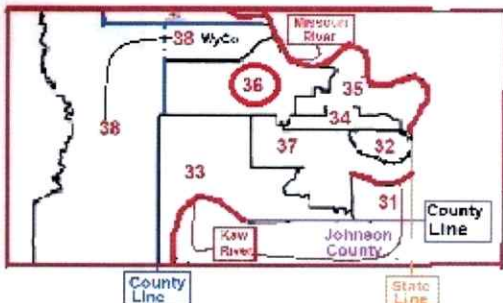

## South-West District

Wyandotte County: Cities:

Township: Delaware

Bonner Springs(part), Edwardsville,  
Kansas City(part), Lake Quivira(part)

### Parallel Pkwy

House District 34  
North-Middle District  
Wyandotte County: City:

Kansas City(part)  
Wyandotte  
Kansas City

House District 36  
**North-West District**  
 Wyandotte County:  
 City: Kansas City(part)

Legend	
	District
	City & District Boundary
	County
	City Limits
	Highways
	Streets

House District 37  
**Center District**  
 Wyandotte County:  
 City: Kansas City(part)

Parallel Pkwy

194th ST  
 N 187TH ST  
 STATE AVE  
 N 187TH ST  
 RIVERVIEW AVE  
 KANSAS AVE

State Ave

Kaw River Drive  
 Douglas Ave

Oak Grove RD

Metropolitan Ave

State Line

- Legend**
- District
  - - - City & District Boundary
  - - - County
  - - - City Limits
  - == Highways
  - Streets