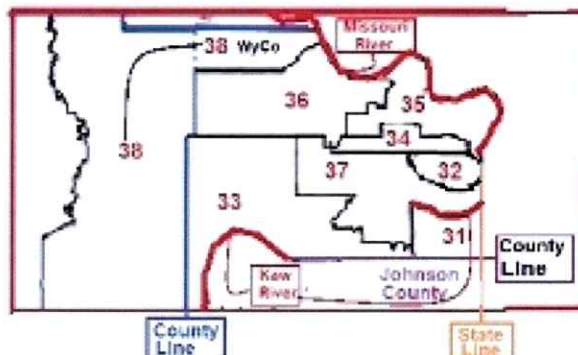

Wyandotte-County-House-Districts

2022 Legislative District Profiles, Kansas Legislative Research Department

**House District 31**  
**South-East District**

# House District 32

East-Middle

Wyandotte County: City:  
Kansas City(part)

2022 Legislative District Profiles,  
Kansas Legislative Research Department

Legend	
	District
	City & District Boundary
	County
	City Limits
	Highways
	Streets

House District 37  
**Center District**  
 Wyandotte County:  
 City: Kansas City(part)

Parallel Pkwy

194th ST  
 N 187TH ST  
 STATE AVE  
 N 187TH ST  
 RIVERVIEW AVE  
 KANSAS AVE

Wyandotte County: City:

Kansas City(part)