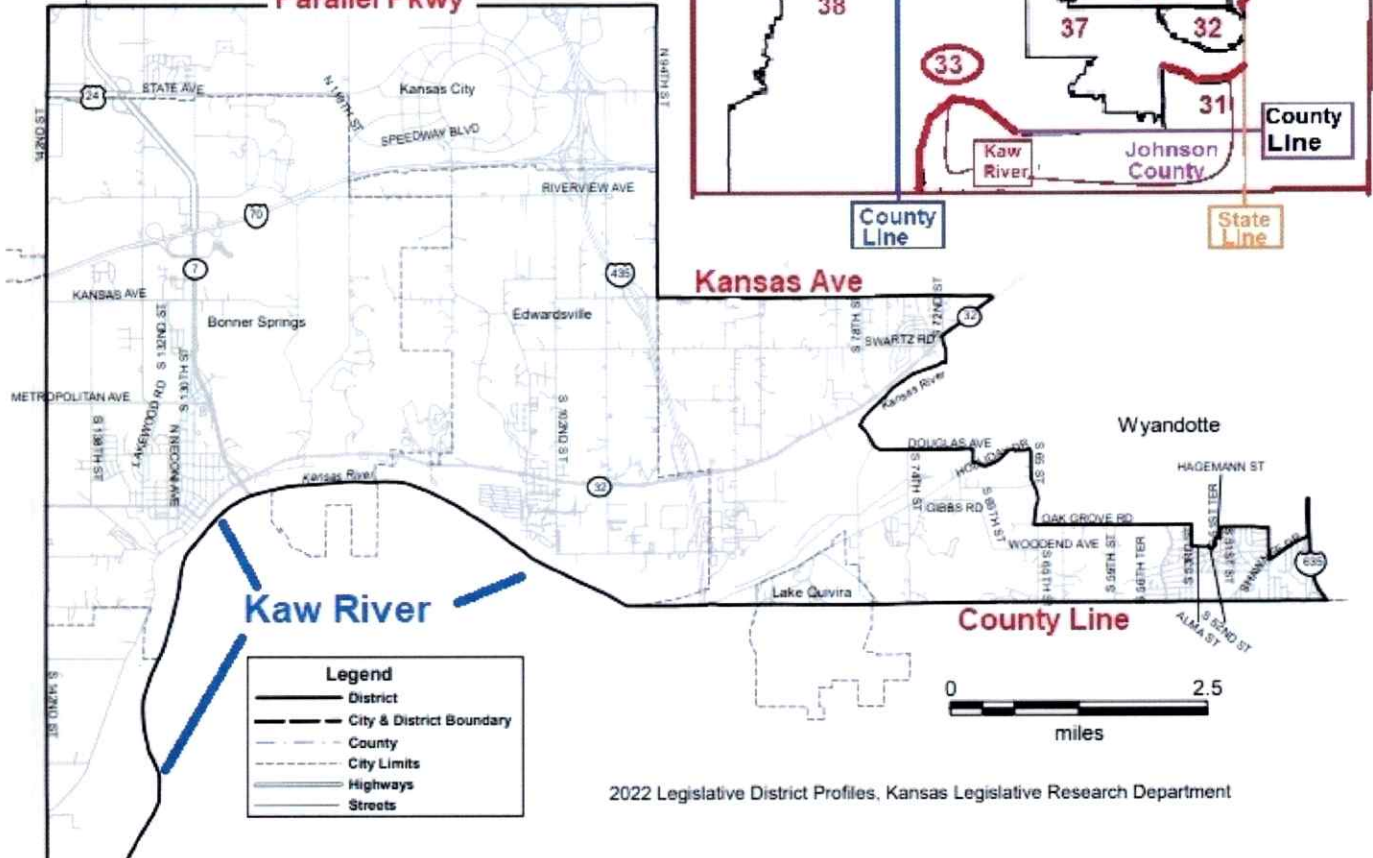

House District 33

South-West District

Wyandotte County: Cities:

Township: Delaware

Bonner Springs(part), Edwardsville,
Kansas City(part), Lake Quivira(part)

Parallel Pkwy